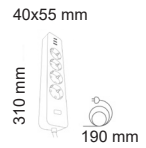

Compatible con:

Google Assistant
Amazon Alexa

IFTTT

40x55 mm
310 mm
190 mm